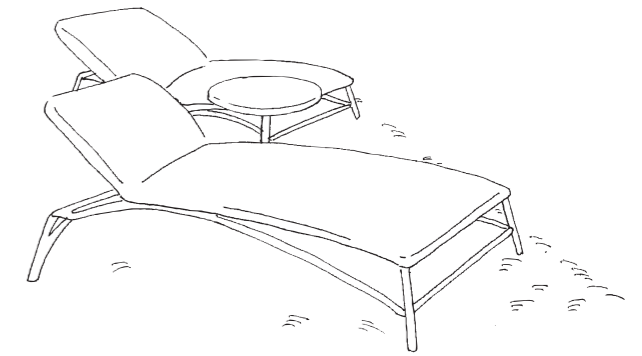

### Bar table

**color**  
gray (COLORS white / black)

**material**  
aluminum casting  
melamine resin

**size**  
W665×D665×H1080 (top plate φ590)

You can each take your favorite drink and enjoy the view from the rooftop. When sitting on a bar chair and facing each other, we also have a bar table of just the right height. At the rooftop party, around this table will be another hangout.

### Bar deck

**color**  
warm gray  
(COLORS white / black)

**material**  
recycled plastic composite wood

**size**  
W2400×D1200×H100

Producing the home & bar zoning is this bar deck that is placed on one raised step. The material is artificial timber with texture of natural wood which was born from recycled trees. It never rots and it never splits easily. We gave it a safe finish with barefoot. In addition, since we also managed to reduce the temperature raises on the deck surface, there will be more space that is pleasant to spend time even during the day.

## — Relaxation