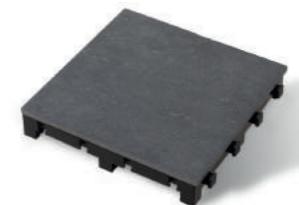

It is an elegant and sophisticated beautiful white tile which can sure leave you impressed. I want to wear a new Espadoly. I sometimes want to try walking around. Vividly white under the sun, moistly white in the night. COLORS black is a color that I fell in love with at first sight when I inspected a luxury resort hotel abroad. It is a tile I wanted to adopt ever since we decided the product name to be COLORS. Elegant color that makes you want to dress up while staying at home. The color that makes us want to open up the finest wine generously, and act elegant at the rooftop.