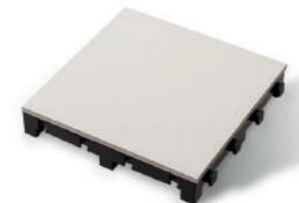

Tile

color
modern white (COLORS white)
modern brown (COLORS black)

material
porcelain tile

size
300×300×H50