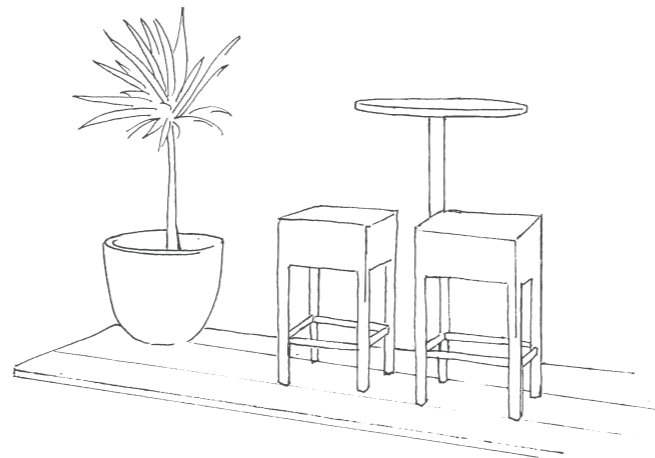

### Bar table

**color**  
gray (COLORS white / black)

**material**  
aluminum casting  
melamine resin

**size**  
W665×D665×H1080 (top plate φ590)

You can each take your favorite drink and enjoy the view from the rooftop. When sitting on a bar chair and facing each other, we also have a bar table of just the right height. At the rooftop party, around this table will be another hangout.